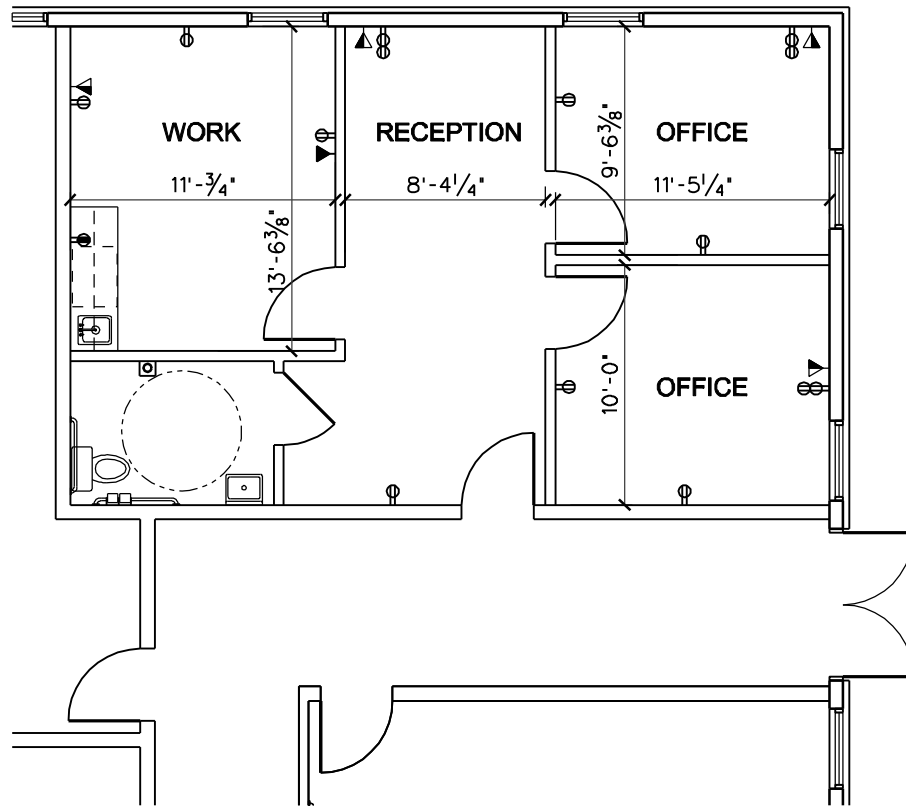

24"x66" CREDENZA

30"x66" DESK

30"x66" DESK
24"x42" RETURN

DESK CHAIR

36" Dia. Table

36" Lateral file

Lobby Furniture

24" DIA. TABLE

30"x50" Copier

PLANT

24"x24" FAX STAND

March 11, 2009

LS3P ASSOCIATES LTD.
227 WEST TRADE STREET SUITE 700
CHARLOTTE, NORTH CAROLINA 28202
TEL. 704.333.6686 FAX 704.332.2928
HTTP://WWW.LS3P.COM
MEMBERS OF THE AMERICAN INSTITUTE OF ARCHITECTS

SUITE J