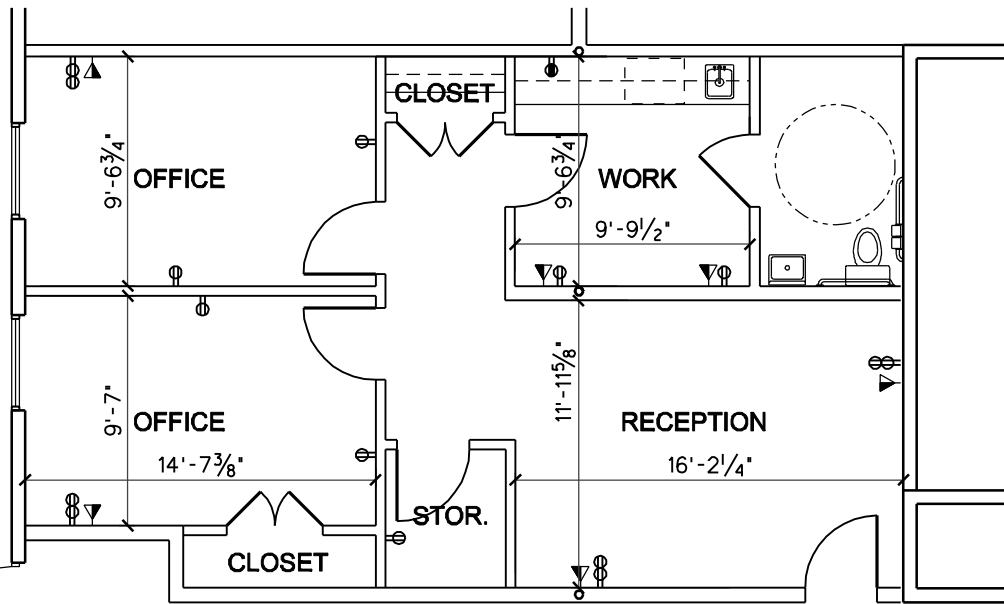

24"x66" CREDENZA

30"x66" DESK

30"x66" DESK
24"x42" RETURN

DESK CHAIR

36" Dia. Table

36" Lateral file

Lobby Furniture

24" DIA. TABLE

30"x50" Copier

PLANT

24"x24" FAX STAND

March 11, 2009

LS3P ASSOCIATES LTD.
227 WEST TRADE STREET SUITE 700
CHARLOTTE, NORTH CAROLINA 28202
TEL. 704.333.6686 FAX 704.332.2926
HTTP://WWW.LS3P.COM
MEMBERS OF THE AMERICAN INSTITUTE OF ARCHITECTS

COMPASS ROSE
ASSOCIATES, INC.

SUITE G