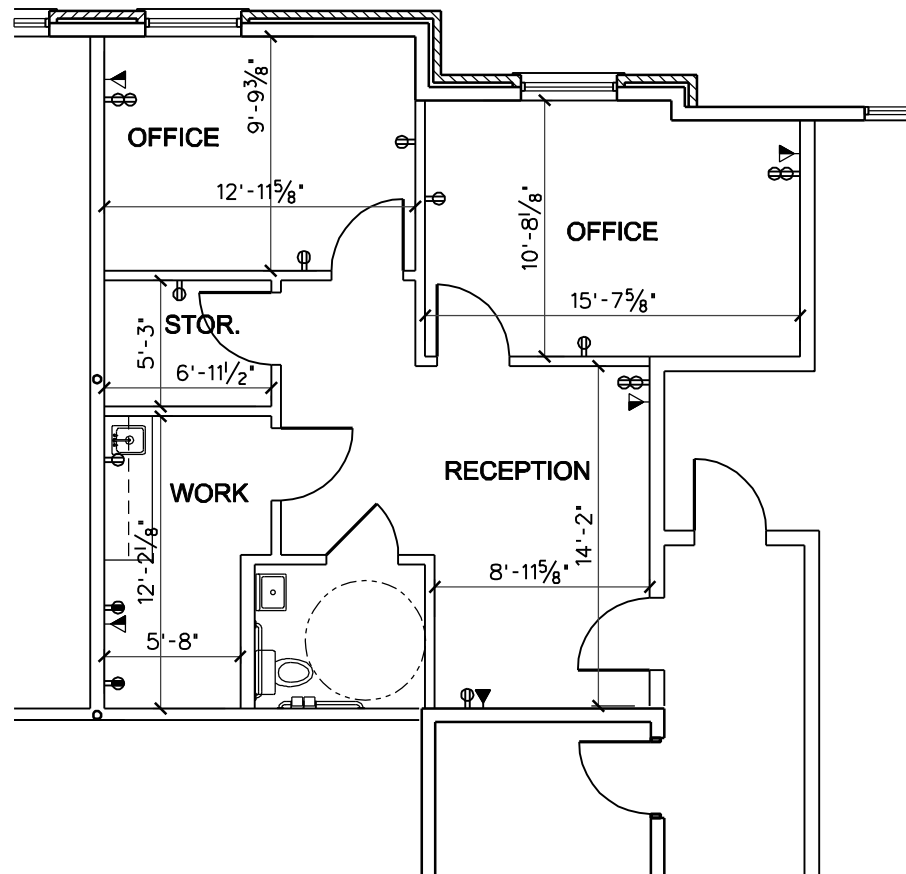

24"x66" CREDENZA

30"x66" DESK

30"x66" DESK
24"x42" RETURN

DESK CHAIR

36" Dia. Table

36" Lateral file

Lobby Furniture

24" DIA. TABLE

30"x50" Copier

PLANT

24"x24" FAX STAND

March 11, 2009

LS3P ASSOCIATES LTD.
227 WEST TRADE STREET SUITE 700
CHARLOTTE, NORTH CAROLINA 28202
TEL. 704.333.6686 FAX 704.332.2928
HTTP://WWW.LS3P.COM
MEMBERS OF THE AMERICAN INSTITUTE OF ARCHITECTS

SUITE B