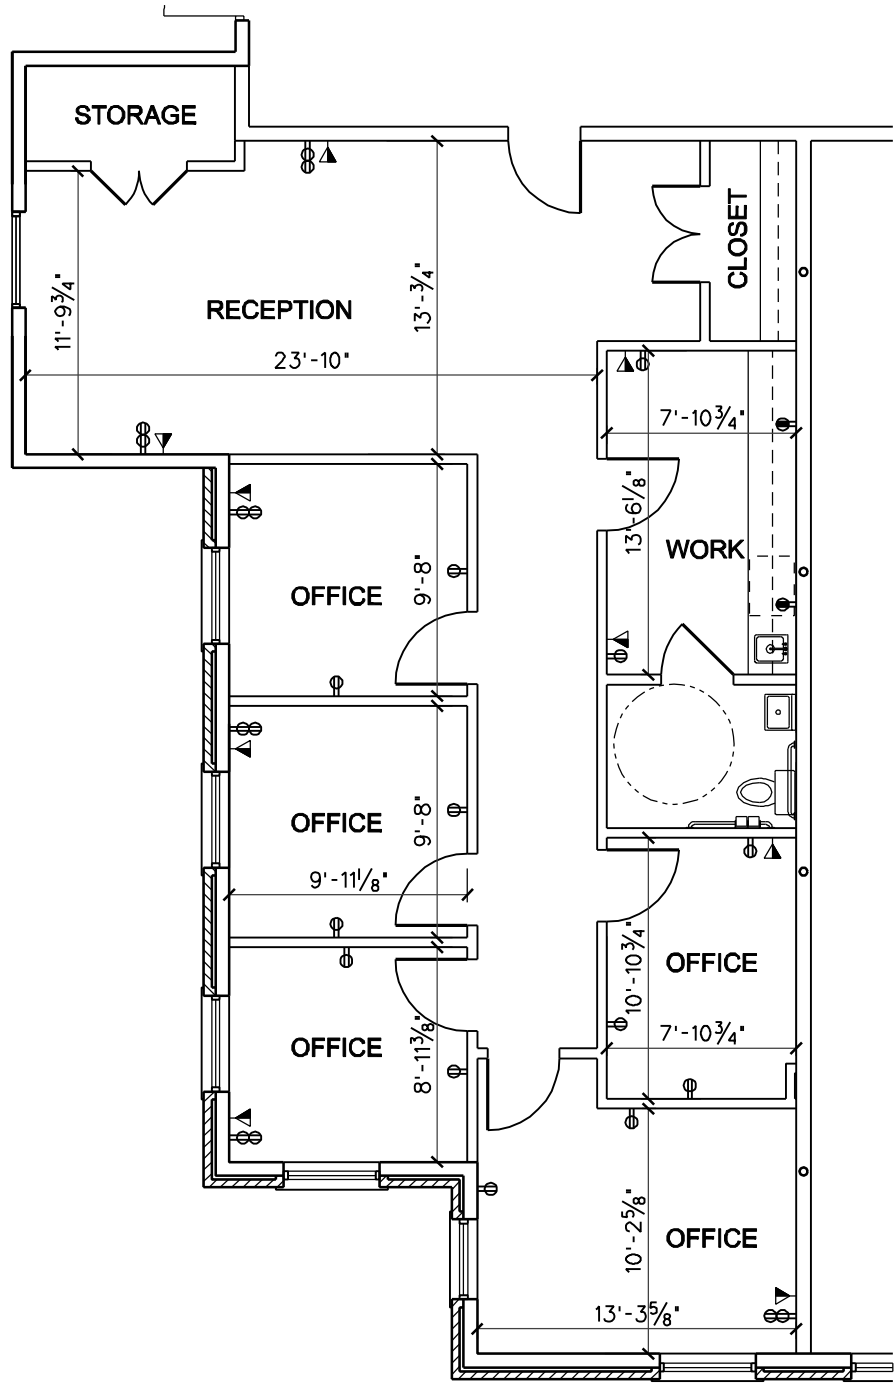

24"x66" CREDENZA

30"x66" DESK

30"x66" DESK
24"x42" RETURN

DESK CHAIR

36" Dia. Table

36" Lateral file

Lobby Furniture

24" DIA. TABLE

30"x50" Copier

PLANT

24"x24" FAX STAND

March 11, 2009

LS3P ASSOCIATES LTD.
227 WEST TRADE STREET SUITE 700
CHARLOTTE, NORTH CAROLINA 28202
TEL. 704.333.6686 FAX 704.332.2926
HTTP://WWW.LS3P.COM
MEMBERS OF THE AMERICAN INSTITUTE OF ARCHITECTS

COMPASS ROSE
ASSOCIATES, INC.

SUITE F