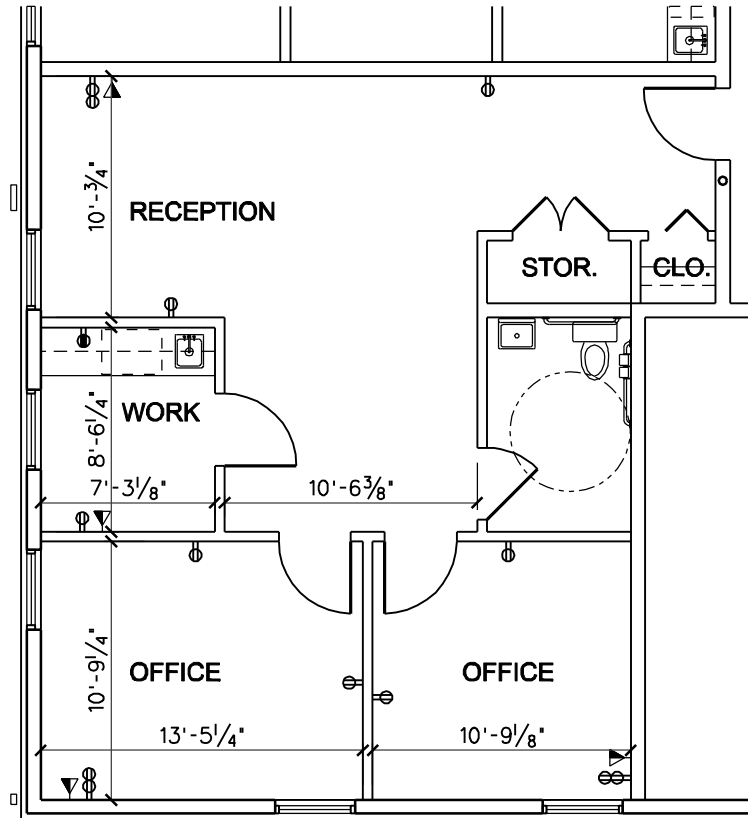

24"x66" CREDENZA

30"x66" DESK

30"x66" DESK
24"x42" RETURN

DESK CHAIR

36" Dia. Table

36" Lateral file

Lobby Furniture

24" DIA. TABLE

30"x50" Copier

PLANT

24"x24" FAX STAND

March 11, 2009

LS3P ASSOCIATES LTD.
227 WEST TRADE STREET SUITE 700
CHARLOTTE, NORTH CAROLINA 28202
TEL. 704.333.6686 FAX 704.332.2928
HTTP://WWW.LS3P.COM
MEMBERS OF THE AMERICAN INSTITUTE OF ARCHITECTS

COMPASS ROSE
ASSOCIATES, INC.

SUITE M