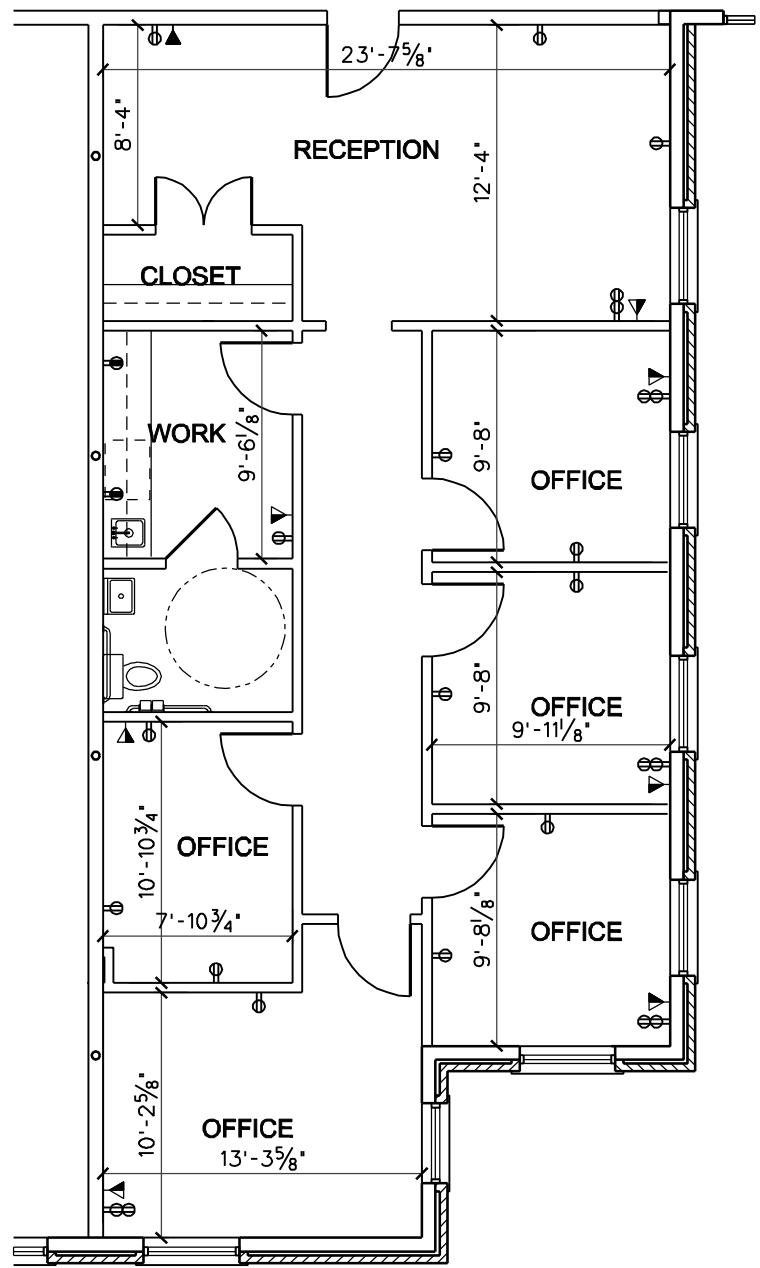

24"x66" CREDENZA

30"x66" DESK

30"x66" DESK
24"x42" RETURN

DESK CHAIR

36" Dia. Table

36" Lateral file

Lobby Furniture

24" DIA. TABLE

30"x50" Copier

PLANT

24"x24" FAX STAND

March 11, 2009

LS3P ASSOCIATES LTD.
227 WEST TRADE STREET SUITE 700
CHARLOTTE, NORTH CAROLINA 28202
TEL. 704.333.6686 FAX 704.332.2926
HTTP://WWW.LS3P.COM
MEMBERS OF THE AMERICAN INSTITUTE OF ARCHITECTS

COMPASS ROSE
ASSOCIATES, INC.

SUITE E