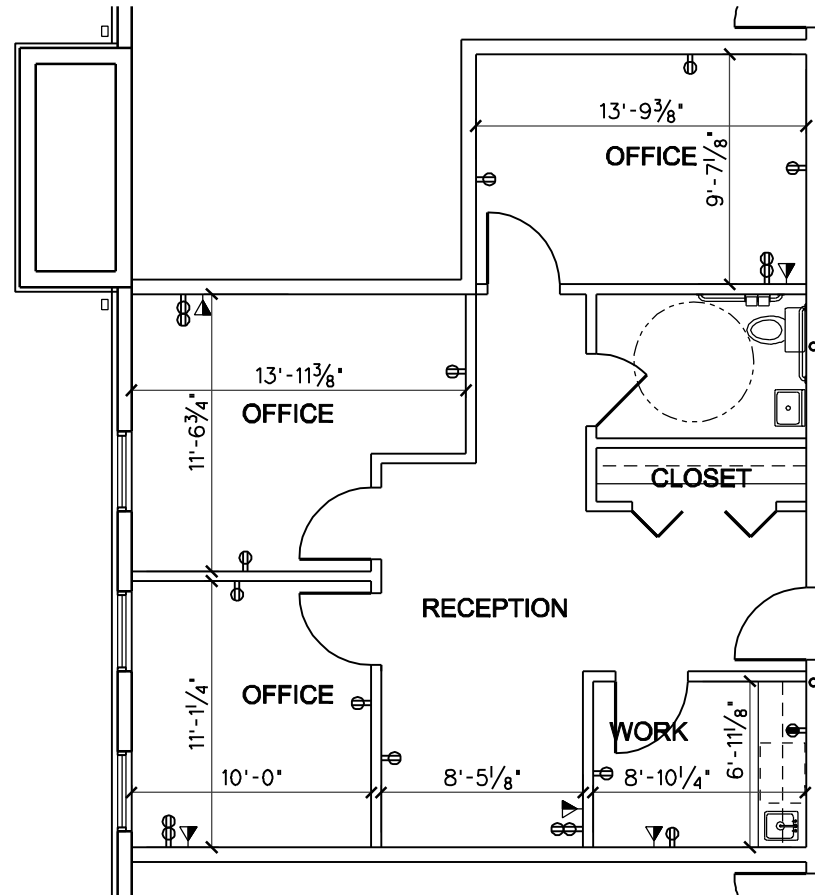

24"x66" CREDENZA

30"x66" DESK

30"x66" DESK
24"x42" RETURN

DESK CHAIR

36" Dia. Table

36" Lateral file

Lobby Furniture

24" DIA. TABLE

30"x50" Copier

PLANT

24"x24" FAX STAND

March 11, 2009

LS3P ASSOCIATES LTD.
227 WEST TRADE STREET SUITE 700
CHARLOTTE, NORTH CAROLINA 28202
TEL. 704.333.6686 FAX 704.332.2926
HTTP://WWW.LS3P.COM
MEMBERS OF THE AMERICAN INSTITUTE OF ARCHITECTS

COMPASS ROSE
ASSOCIATES, INC.

SUITE L