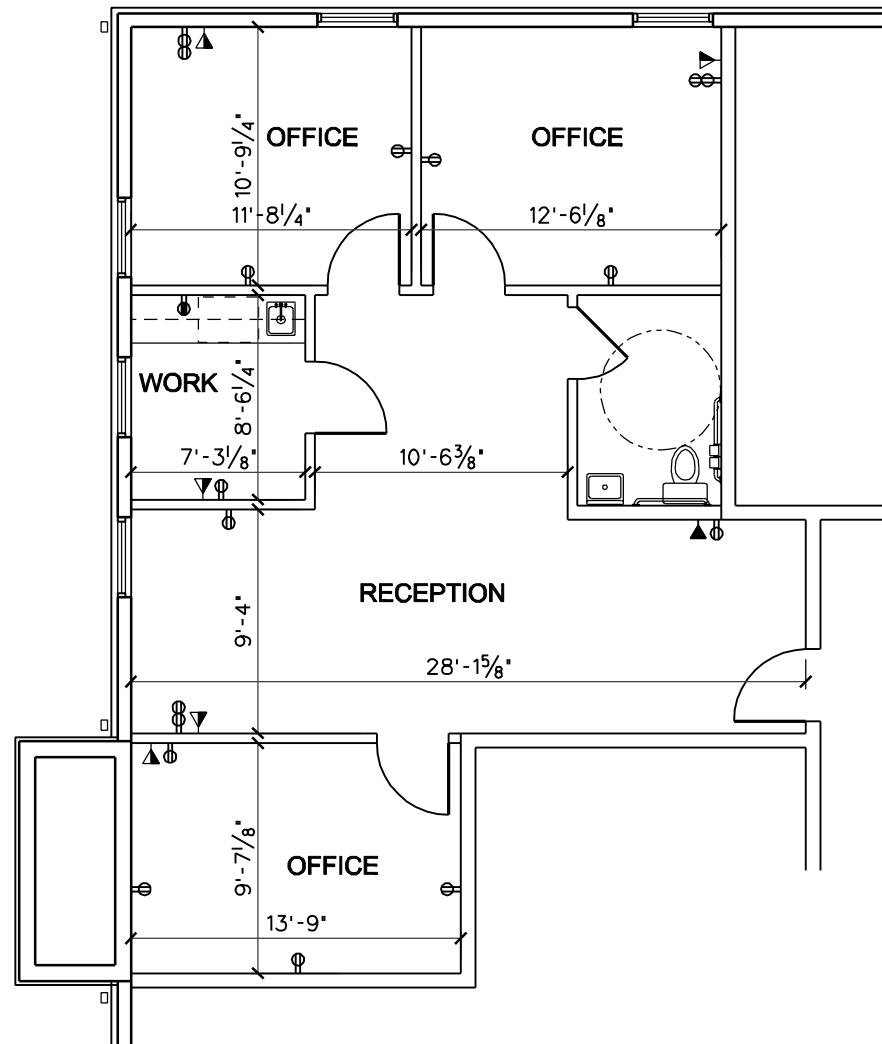

24"x66" CREDENZA

30"x66" DESK

30"x66" DESK
24"x42" RETURN

DESK CHAIR

36" Dia. Table

36" Lateral file

Lobby Furniture

24" DIA. TABLE

30"x50" Copier

PLANT

24"x24" FAX STAND

March 11, 2009

LS3P ASSOCIATES LTD.
227 WEST TRADE STREET SUITE 700
CHARLOTTE, NORTH CAROLINA 28202
TEL. 704.333.6686 FAX 704.332.2926
HTTP://WWW.LS3P.COM
MEMBERS OF THE AMERICAN INSTITUTE OF ARCHITECTS

COMPASS ROSE
ASSOCIATES, INC.

SUITE K