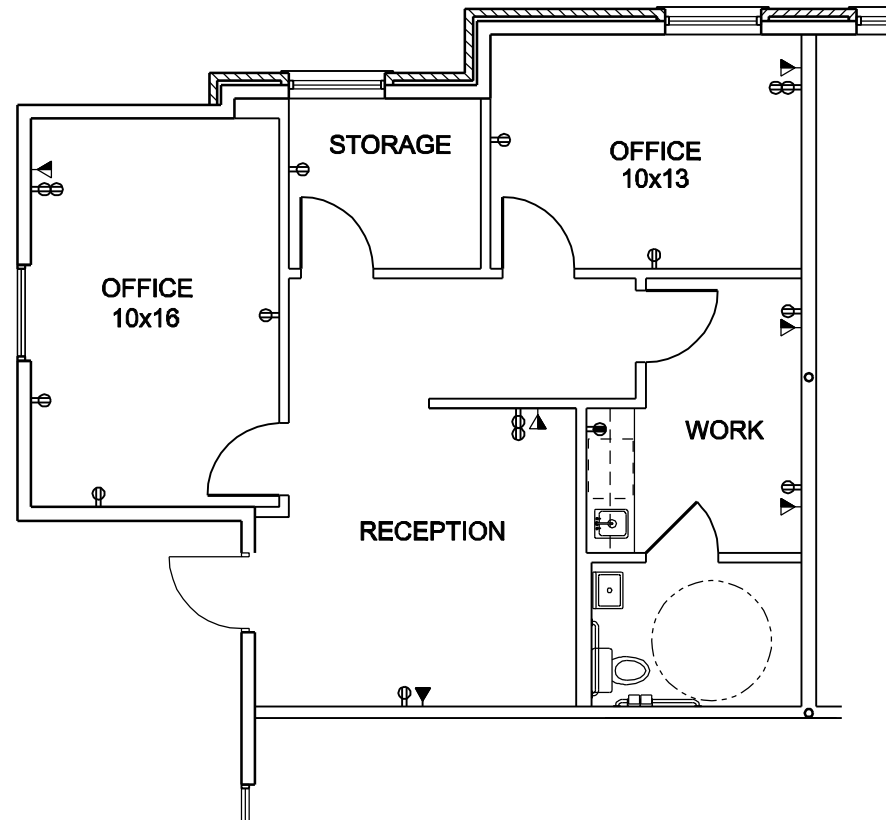

24"x66" CREDENZA

30"x66" DESK

30"x66" DESK
24"x42" RETURN

DESK CHAIR

36" Dia. Table

36" Lateral file

Lobby Furniture

24" DIA. TABLE

30"x50" Copier

PLANT

24"x24" FAX STAND

March 11, 2009

LS3P ASSOCIATES LTD.
227 WEST TRADE STREET SUITE 700
CHARLOTTE, NORTH CAROLINA 28202
TEL. 704.333.6686 FAX 704.332.2928
HTTP://WWW.LS3P.COM
MEMBERS OF THE AMERICAN INSTITUTE OF ARCHITECTS

SUITE A