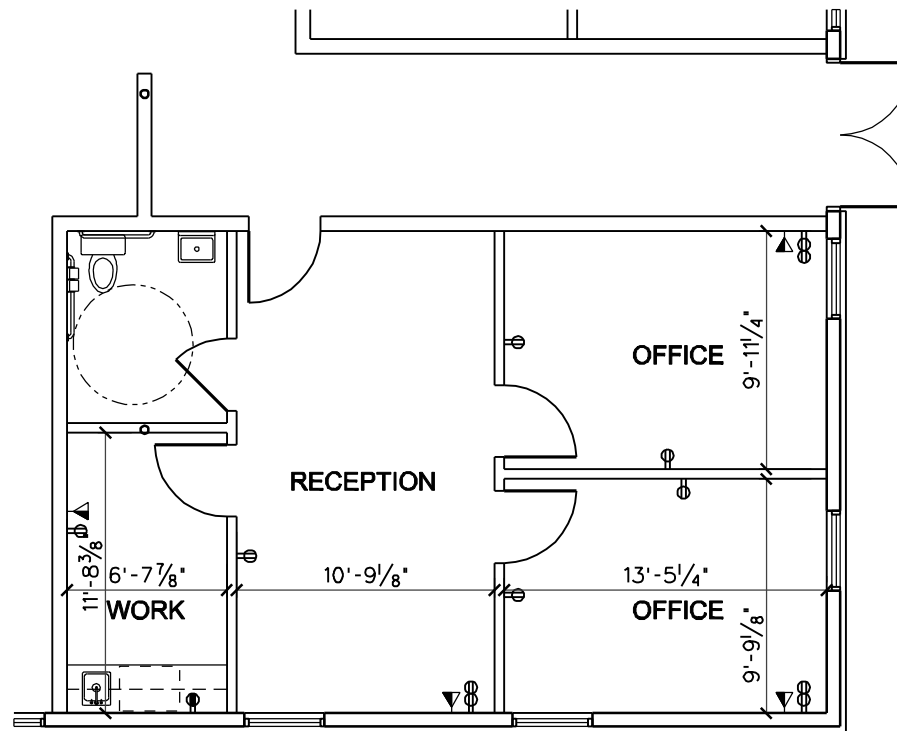

24"x66" CREDENZA

30"x66" DESK

30"x66" DESK
24"x42" RETURN

DESK CHAIR

36" Dia. Table

36" Lateral file

Lobby Furniture

24" DIA. TABLE

30"x50" Copier

PLANT

24"x24" FAX STAND

March 11, 2009

LS3P ASSOCIATES LTD.
227 WEST TRADE STREET SUITE 700
CHARLOTTE, NORTH CAROLINA 28202
TEL. 704.333.6686 FAX 704.332.2926
HTTP://WWW.LS3P.COM
MEMBERS OF THE AMERICAN INSTITUTE OF ARCHITECTS

SUITE N