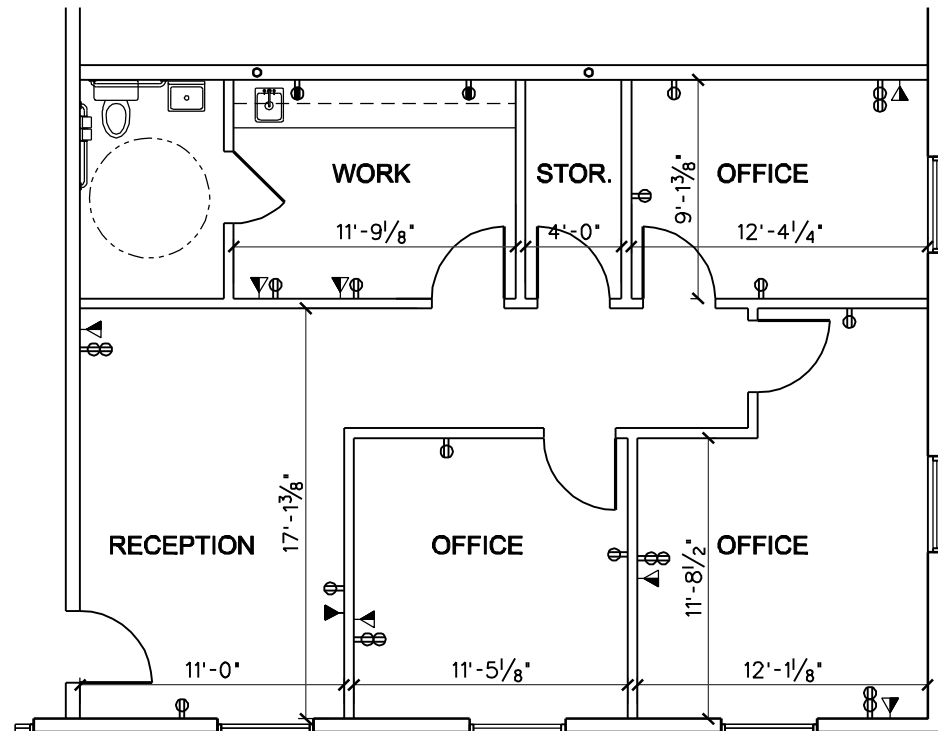

24"x66" CREDENZA

30"x66" DESK

30"x66" DESK
24"x42" RETURN

DESK CHAIR

36" Dia. Table

36" Lateral file

Lobby Furniture

24" DIA. TABLE

30"x50" Copier

PLANT

24"x24" FAX STAND

March 11, 2009

LS3P ASSOCIATES LTD.
227 WEST TRADE STREET SUITE 700
CHARLOTTE, NORTH CAROLINA 28202
TEL. 704.333.6686 FAX 704.332.2926
HTTP://WWW.LS3P.COM
MEMBERS OF THE AMERICAN INSTITUTE OF ARCHITECTS

COMPASS ROSE
ASSOCIATES, INC.

SUITE D