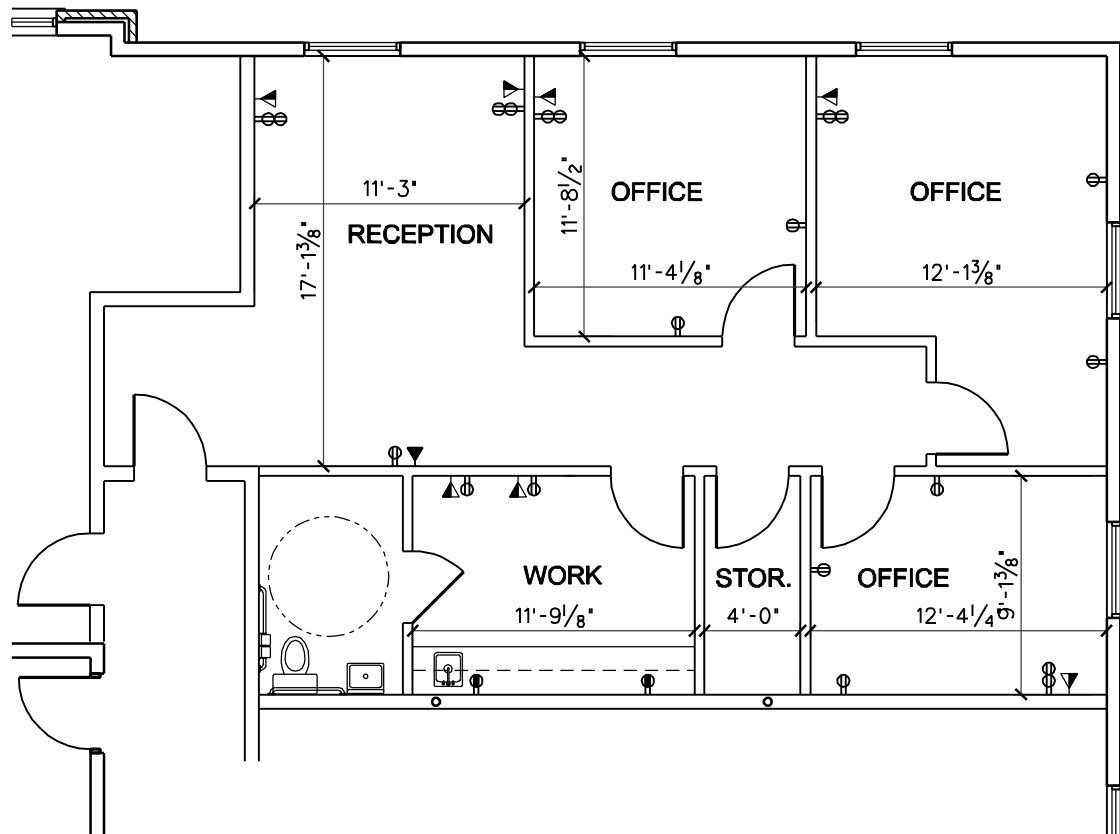

24"x66" CREDENZA

30"x66" DESK

30"x66" DESK
24"x42" RETURN

DESK CHAIR

36" Dia. Table

36" Lateral file

Lobby Furniture

24" DIA. TABLE

30"x50" Copier

PLANT

24"x24" FAX STAND

March 11, 2009

LS3P ASSOCIATES LTD.
227 WEST TRADE STREET SUITE 700
CHARLOTTE, NORTH CAROLINA 28202
TEL. 704.333.6686 FAX 704.332.2926
HTTP://WWW.LS3P.COM
MEMBERS OF THE AMERICAN INSTITUTE OF ARCHITECTS

COMPASS ROSE
ASSOCIATES, INC.

SUITE C