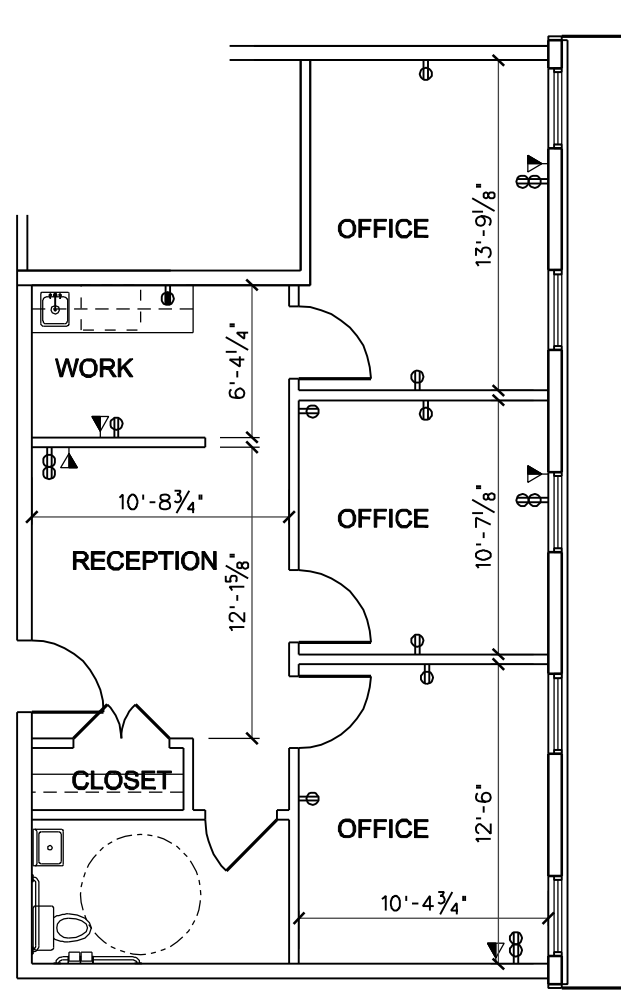

24"x66" CREDENZA

30"x66" DESK

30"x66" DESK
24"x42" RETURN

DESK CHAIR

36" Dia. Table

36" Lateral file

Lobby Furniture

24" DIA. TABLE

30"x50" Copier

PLANT

24"x24" FAX STAND

March 11, 2009

LS3P ASSOCIATES LTD.
227 WEST TRADE STREET SUITE 700
CHARLOTTE, NORTH CAROLINA 28202
TEL. 704.333.6686 FAX 704.332.2926
HTTP://WWW.LS3P.COM
MEMBERS OF THE AMERICAN INSTITUTE OF ARCHITECTS

COMPASS ROSE
ASSOCIATES, INC.

SUITE P